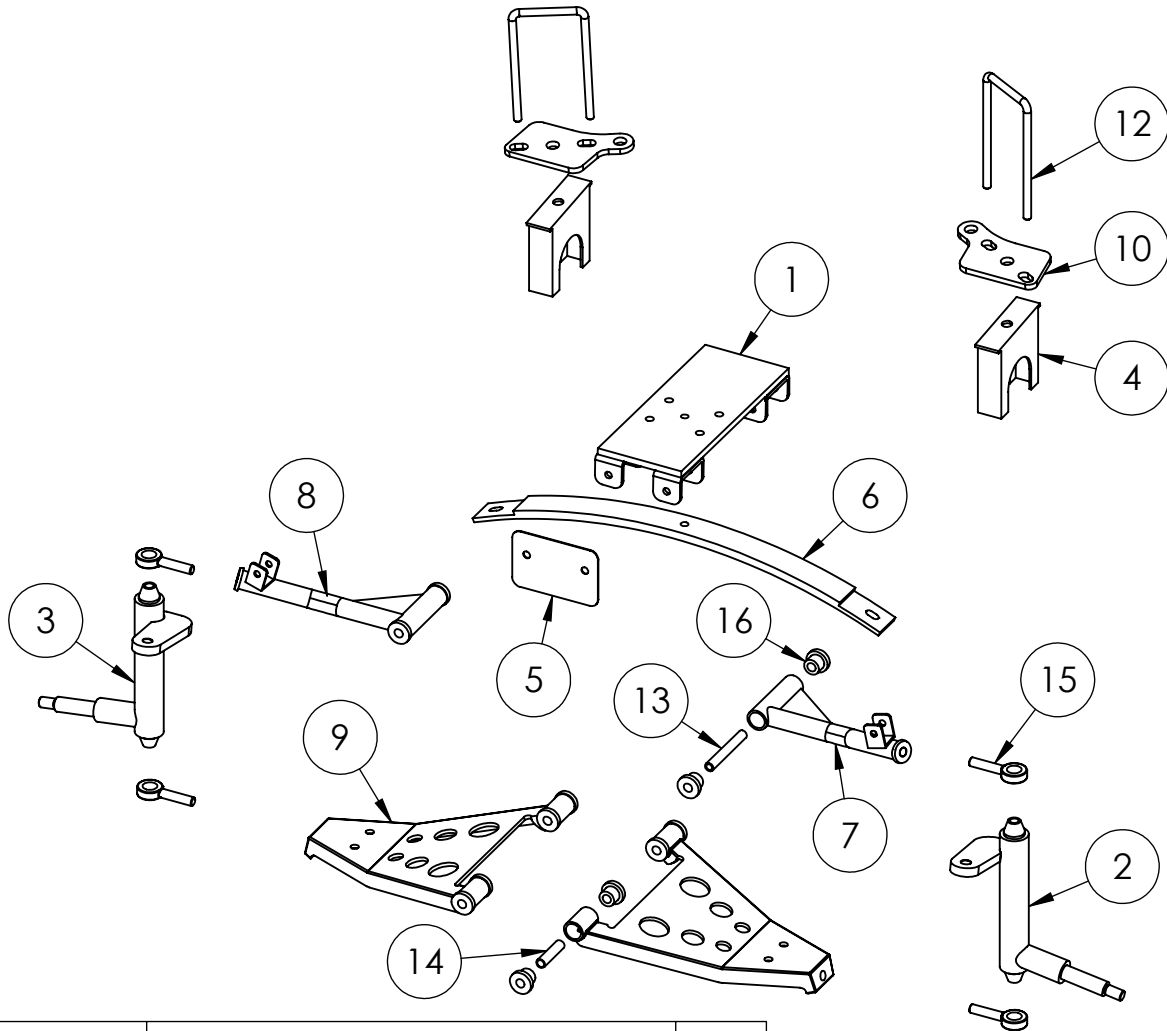

18140 - GTW 6" A-ARM LIFT KIT FOR CLUB CAR PRECEDENT

WARRANTY PARTS EXPLODED VIEW DIAGRAM

ITEM NO.	PART NO.	DESCRIPTION	QTY
1	W16-1-30	PREC Front Main Bracket	1
2	W16-1-35	PREC Front Spindle (Driver)	1
3	W16-1-36	PREC Front Spindle (Pass)	1
4	W16-1-41	PREC Rear Lift Block (Tall Style)	2
4	W16-1-38	or PREC Rear Lift Block (Short Style)	2
5	W16-1-31	PREC GTW Logo Plate	1
6	W16-1-32	PREC Front Leaf Spring	1
7	W16-1-33	PREC Upper A-Arm (Driver)	1
8	W16-1-34	PREC Upper A-Arm (Pass)	1
9	W16-1-37	PREC Lower Control Arm	2
10	W16-1-39	PREC/DS Rear Suspension Bracket	2
11	W16-1-40	PREC Hardware Pack (Not Shown)	1
12	W16-8-35	U-Bolt 106mm x 190mm	2
13	W16-8-38	116mm Bolt Sleeve	2
14	W16-8-36	55mm Bolt Sleeve	4
15	W16-8-33	Heim Joint	4
16	W16-8-30	A-Arm Bushing	12
17	W16-8-31	Front Spring Bolt Assy (Not Shown)	2
18	W16-8-32	M12x35 Hex Socket Cap Bolt (Not Shown)	4